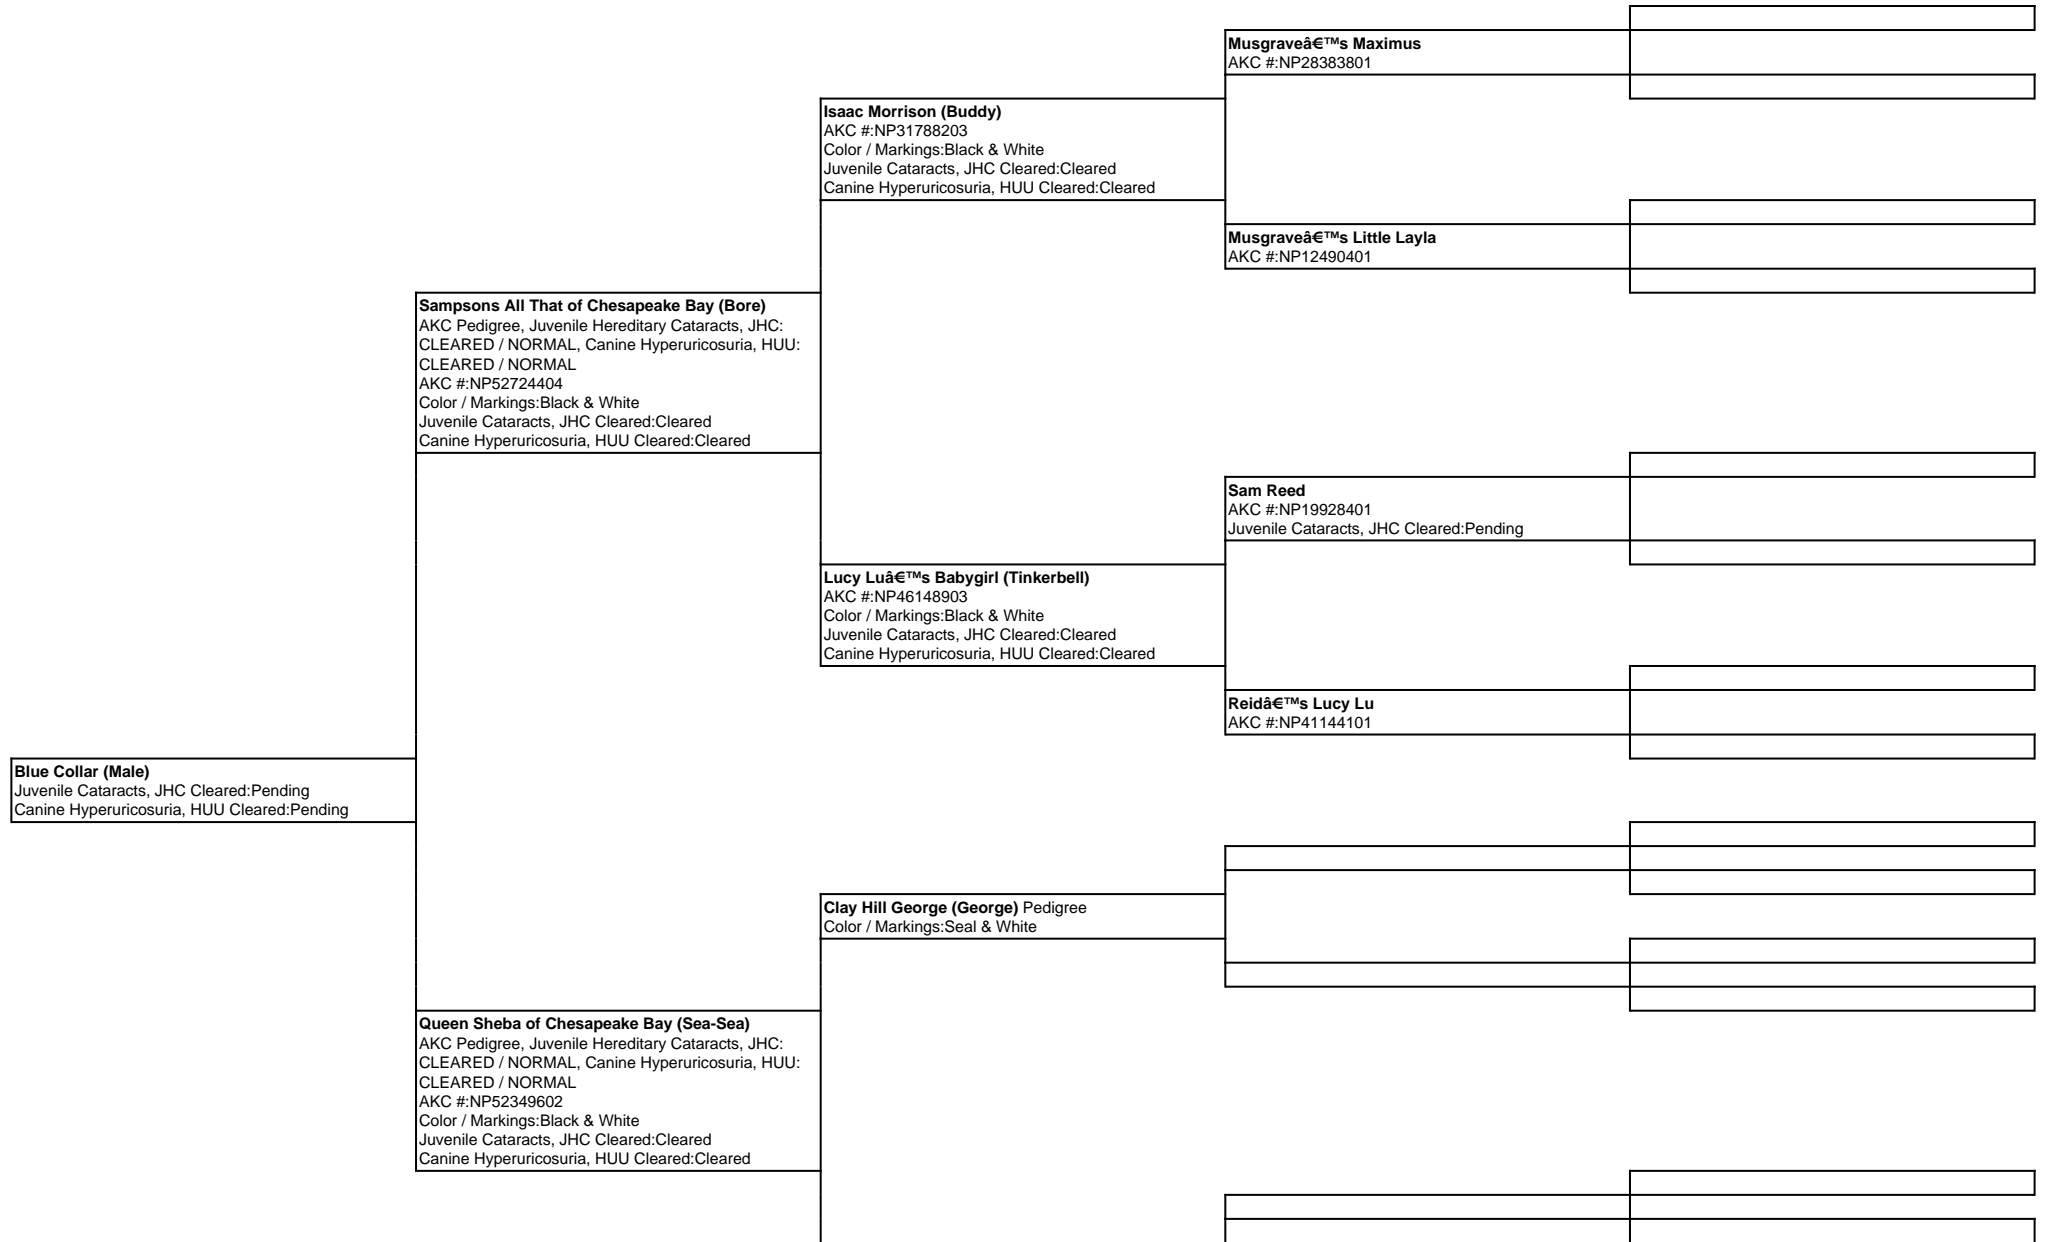

For a more detailed version of this pedigree:

<https://www.chesapeakebaybostons.com/profile/blue-collar-male>

Pedigree For:
Blue Collar (Male)

Jenny Rose II (Jenny) Pedigree
AKC #:NP45216201
Color / Markings:Black & White