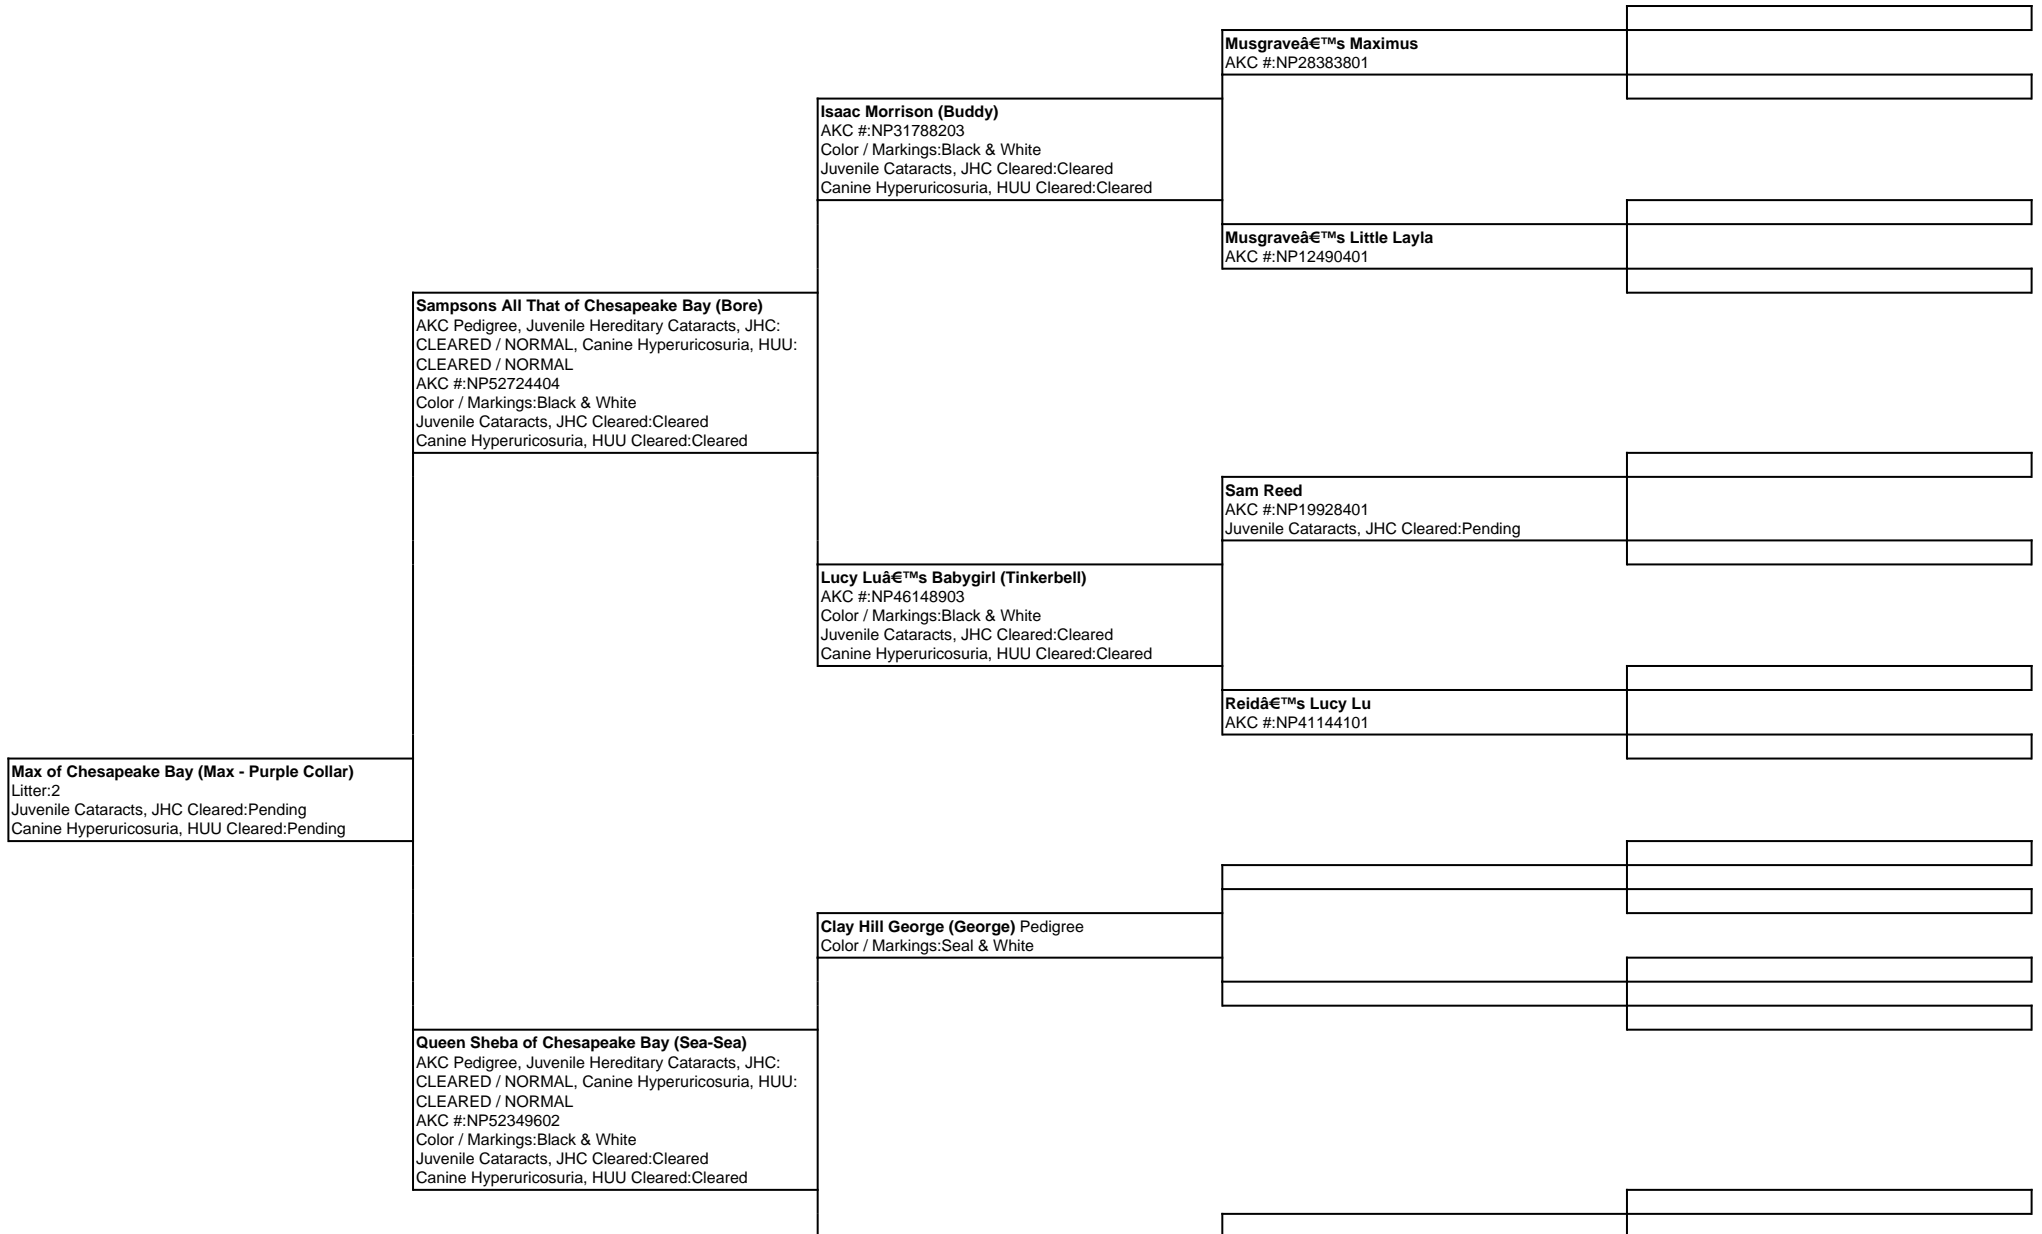

For a more detailed version of this pedigree:

<https://www.chesapeakebaybostons.com/profile/max-of-chesapeake-bay>

Pedigree For:

Max of Chesapeake Bay (Max - Purple Collar)

Jenny Rose II (Jenny) Pedigree
AKC #: NP45216201
Color / Markings: Black & White