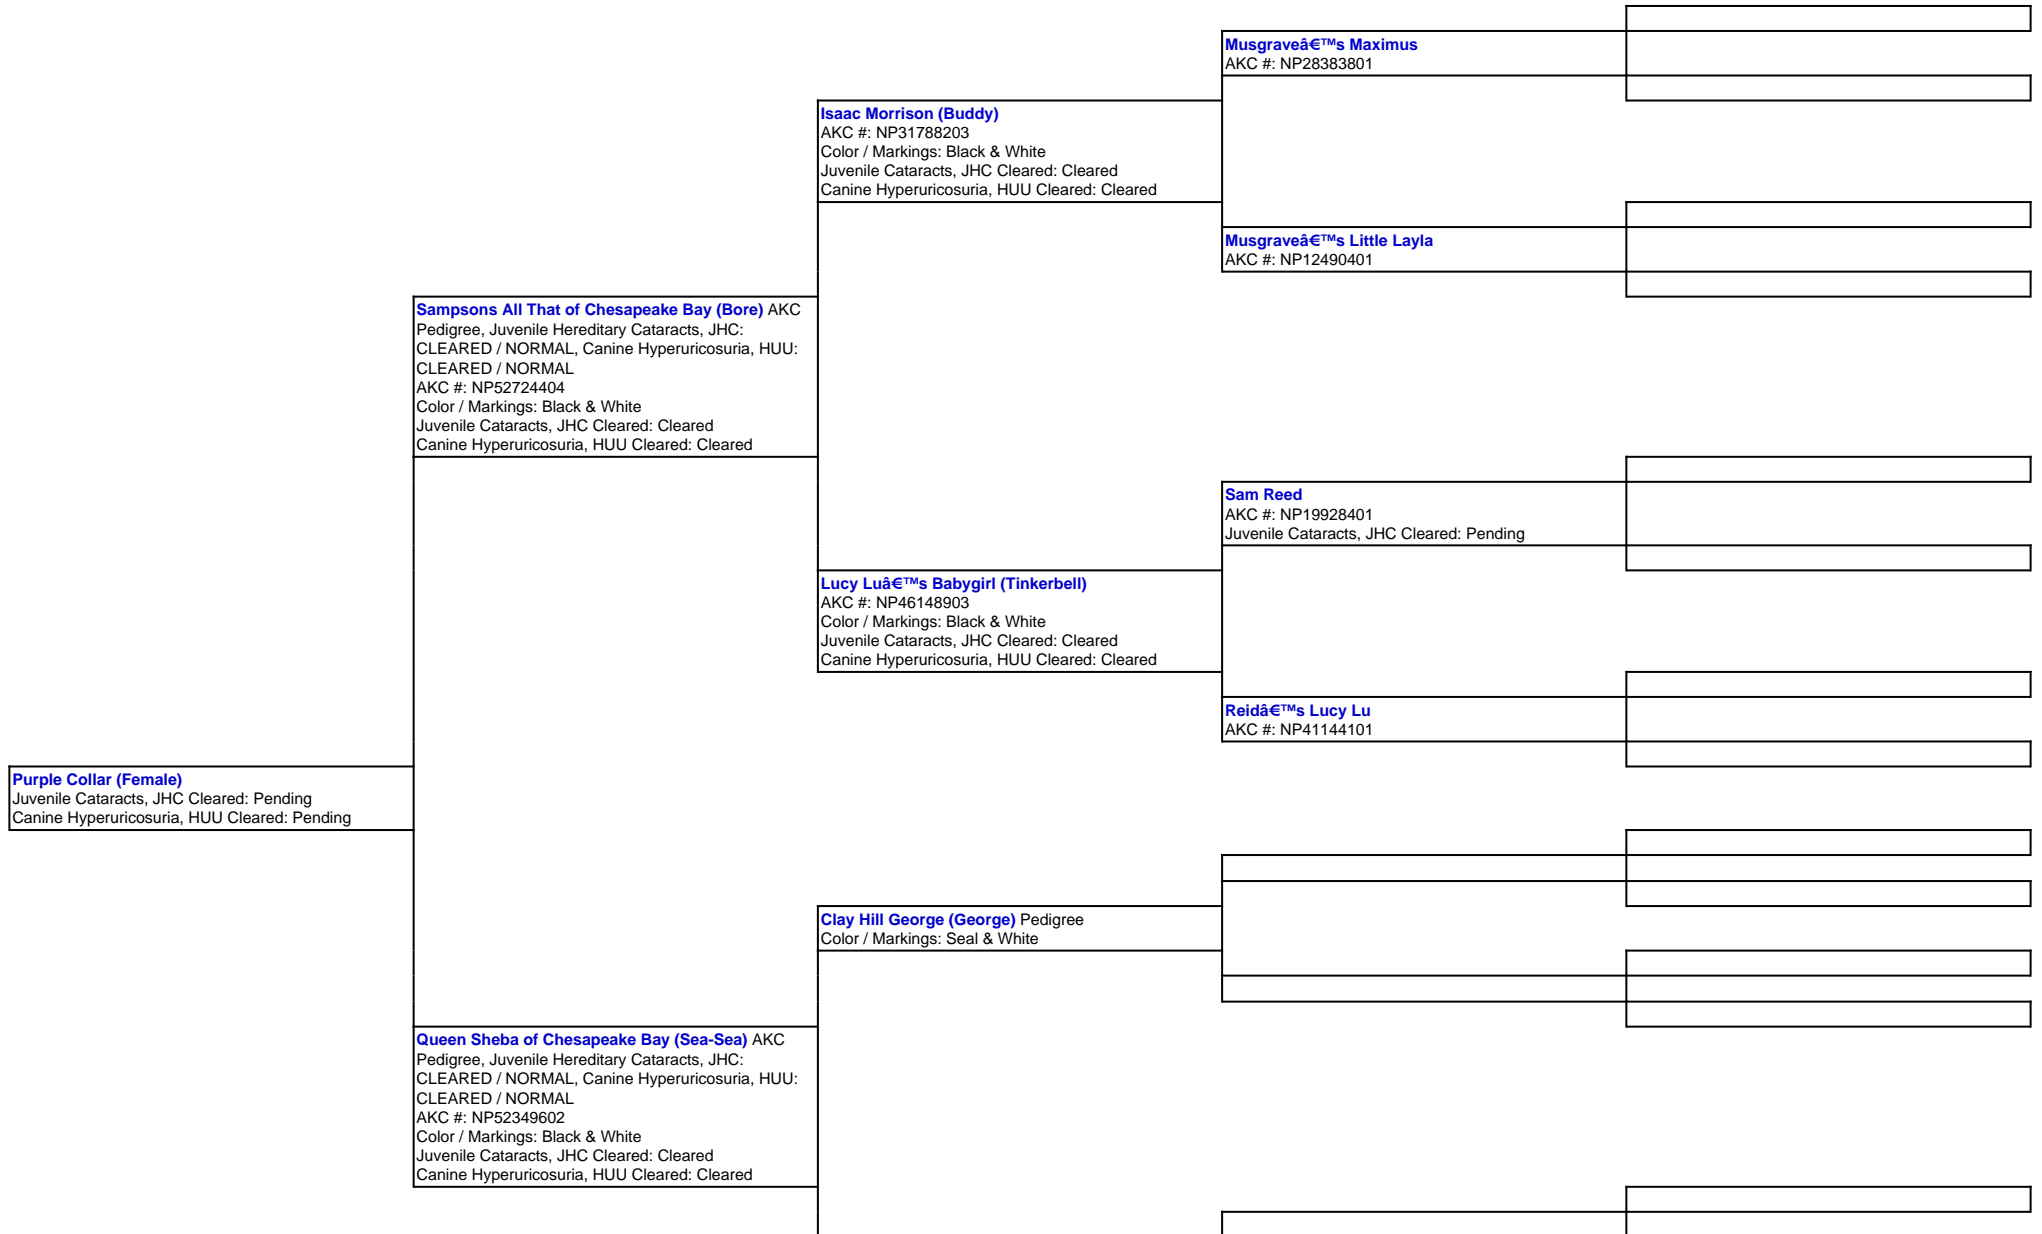

For a more detailed version of this pedigree:

<https://www.chesapeakebaybostons.com/profile/purple-collar-female>

Pedigree For:  
Purple Collar (Female)

**Jenny Rose II (Jenny)** Pedigree  
AKC #: NP45216201  
Color / Markings: Black & White