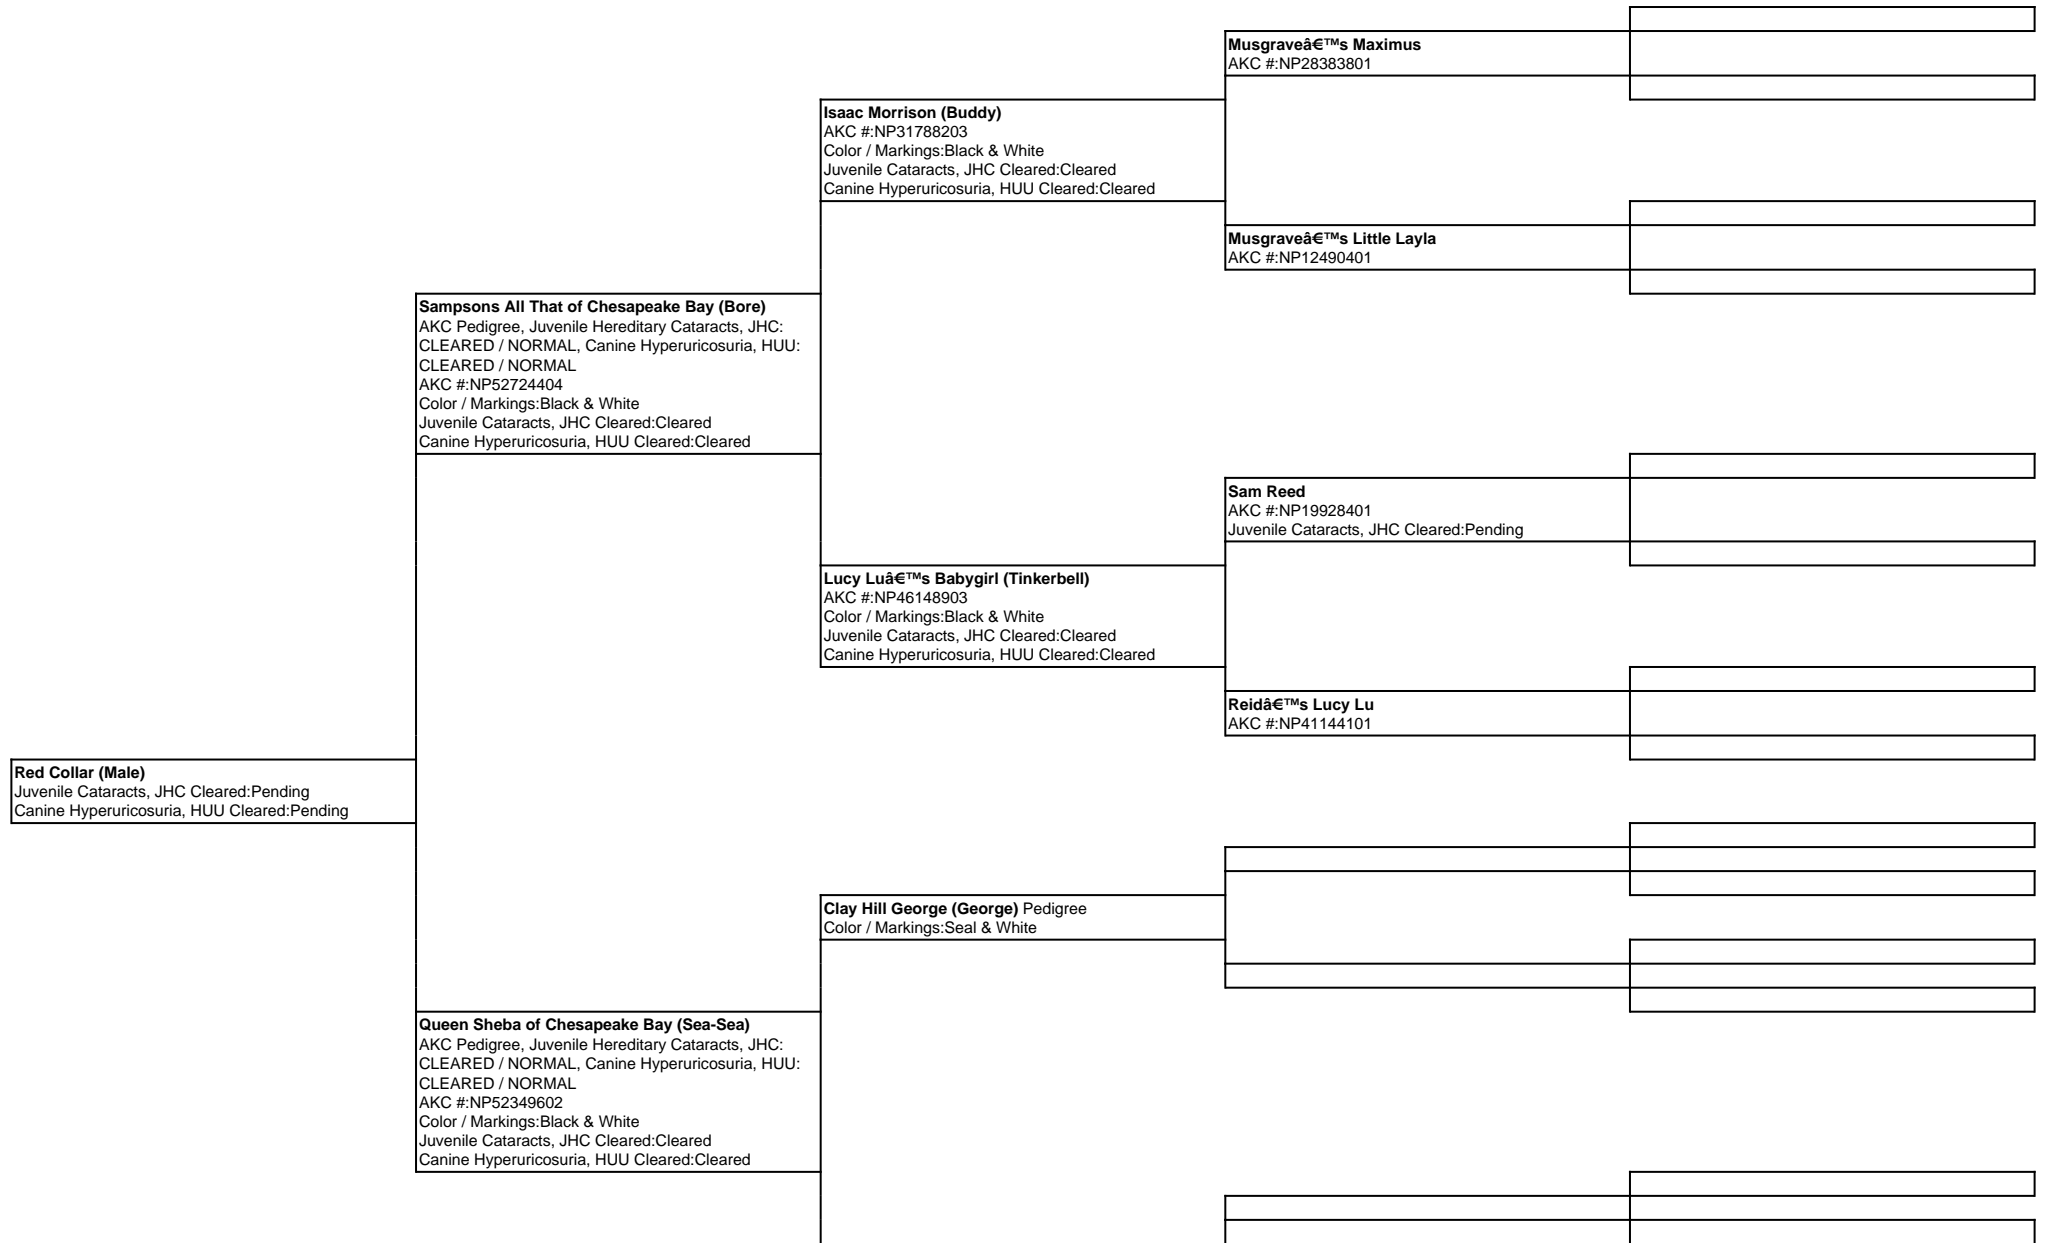

For a more detailed version of this pedigree:

<https://www.chesapeakebaybostons.com/profile/red-collar-male>

Pedigree For:
Red Collar (Male)

Jenny Rose II (Jenny) Pedigree
AKC #:NP45216201
Color / Markings:Black & White